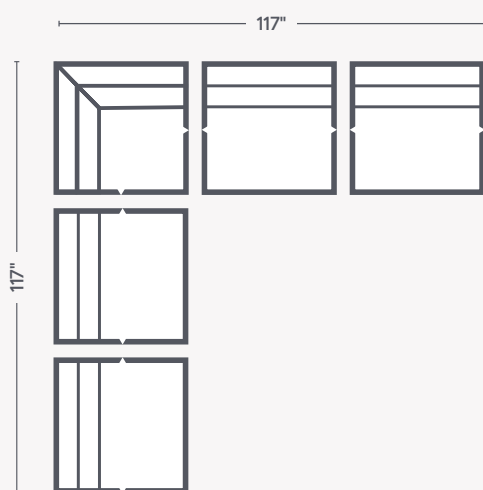

23 | LAF Chair
39W 39D 40H

21 | RAF Chair
39W 39D 40H

23W | Wide
LAF Chair
44W 39D 39H

21W | Wide
LAF Chair
44W 39D 39H

20 | Armless Chair
39W 39D 40H

CT | Console
12W 39D 20H

LL | LF Chaise
Lounge
39W 65D 40H

RL | RF Chaise
Lounge
39W 65D 40H

LB | Left Bumper
67W 39D 39H

RB | Right Bumper
67W 39D 39H

00 | Square
Ottoman
39W 39D 20H

S2 | Storage Ottoman
w/ Casters or Legs
39W 39D 20H

SECTIONAL COMPONENTS

SECTIONAL CONFIGURATIONS

30 | Corner Chair
20 | Armless Chair

30 | Corner Chair
20 | Armless Chair
00 | Ottoman

LL | LF Chaise Lounge
LB | Left Bumper
CONFIGURATION FLIPS
w/ RL AND RB

23 | LAF Chair
20 | Armless Chair
RL | RF Chaise Lounge
CONFIGURATION FLIPS
w/ 21, 20(2), LL,