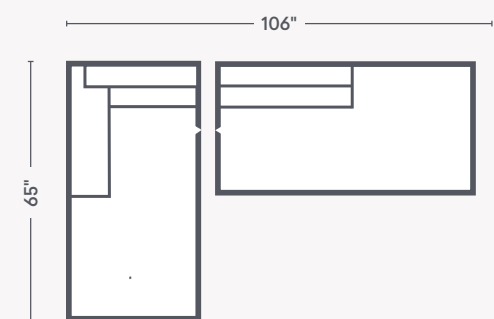

RL | RF Chaise
Lounge
39W 65D 40H

LB | Left Bumper
67W 39D 39H

RB | Right Bumper
67W 39D 39H

00 | Square
Ottoman
39W 39D 20H

S2 | Storage Ottoman
w/ Casters or Legs
39W 39D 20H

SECTIONAL COMPONENTS

SECTIONAL CONFIGURATIONS

30 | Corner Chair
20 | Armless Chair

30 | Corner Chair
20 | Armless Chair
00 | Ottoman

LL | LF Chaise Lounge
LB | Left Bumper
CONFIGURATION FLIPS
w/ RL AND RB

23 | LAF Chair
20 | Armless Chair
RL | RF Chaise Lounge
CONFIGURATION FLIPS
w/ 21, 20(2), LL,