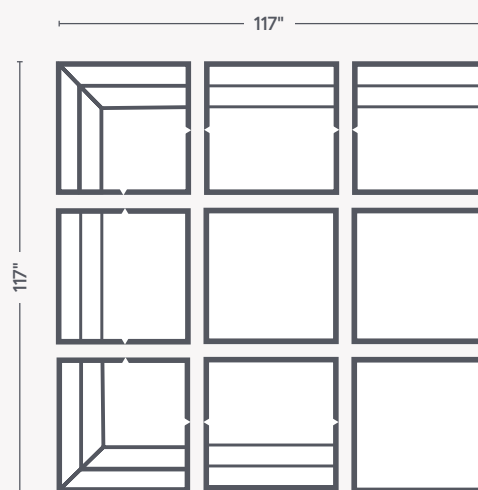

RL | RF Chaise
Lounge
39W 65D 40H

LB | Left Bumper
67W 39D 39H

RB | Right Bumper
67W 39D 39H

00 | Square
Ottoman
39W 39D 20H

S2 | Storage Ottoman
w/ Casters or Legs
39W 39D 20H

SECTIONAL COMPONENTS

SECTIONAL CONFIGURATIONS

30 | Corner Chair
20 | Armless Chair

30 | Corner Chair
20 | Armless Chair
00 | Ottoman

LL | LF Chaise Lounge
LB | Left Bumper
CONFIGURATION FLIPS
w/ RL AND RB

23 | LAF Chair
20 | Armless Chair
RL | RF Chaise Lounge
CONFIGURATION FLIPS
w/ 21, 20(2), LL,