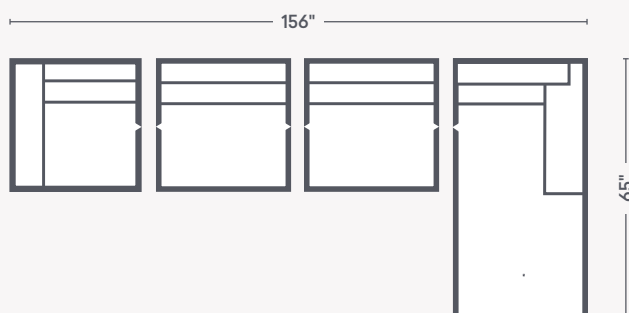

RL | RF Chaise
Lounge
39W 65D 40H

LB | Left Bumper
67W 39D 39H

RB | Right Bumper
67W 39D 39H

00 | Square
Ottoman
39W 39D 20H

S2 | Storage Ottoman
w/ Casters or Legs
39W 39D 20H

SECTIONAL COMPONENTS

SECTIONAL CONFIGURATIONS

30 | Corner Chair
20 | Armless Chair

30 | Corner Chair
20 | Armless Chair
00 | Ottoman

LL | LF Chaise Lounge
LB | Left Bumper
CONFIGURATION FLIPS
w/ RL AND RB

23 | LAF Chair
20 | Armless Chair
RL | RF Chaise Lounge
CONFIGURATION FLIPS
w/ 21, 20(2), LL,