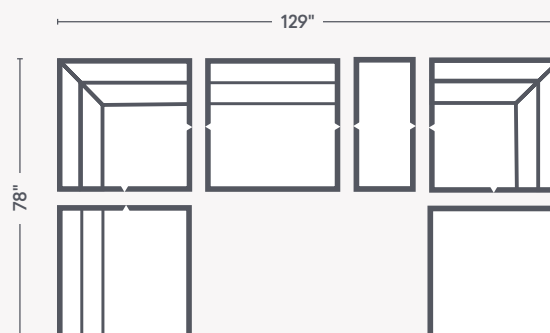

RL | RF Chaise
Lounge
39W 65D 40H

LB | Left Bumper
67W 39D 39H

RB | Right Bumper
67W 39D 39H

00 | Square
Ottoman
39W 39D 20H

S2 | Storage Ottoman
w/ Casters or Legs
39W 39D 20H

SECTIONAL COMPONENTS

SECTIONAL CONFIGURATIONS

30 | Corner Chair
20 | Armless Chair

30 | Corner Chair
20 | Armless Chair
00 | Ottoman

LL | LF Chaise Lounge
LB | Left Bumper
CONFIGURATION FLIPS
w/ RL AND RB

23 | LAF Chair
20 | Armless Chair
RL | RF Chaise Lounge
CONFIGURATION FLIPS
w/ 21, 20(2), LL,